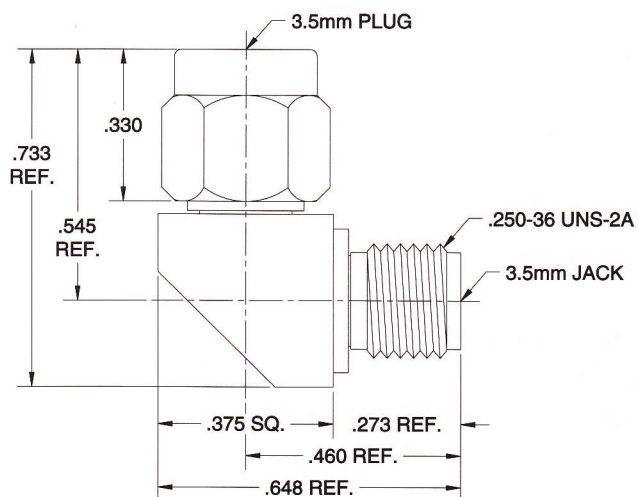

3.5mm IN-SERIES ADAPTERS

131-36-36-000

3.5mm MALE / 3.5mm MALE
Right Angle Adapter

DC-34 GHz

131-36-37-000

3.5mm MALE / 3.5mm FEMALE
Right Angle Adapter

DC-34 GHz

131-37-37-000

3.5mm FEMALE / 3.5mm FEMALE
Right Angle Adapter

DC-34 GHz