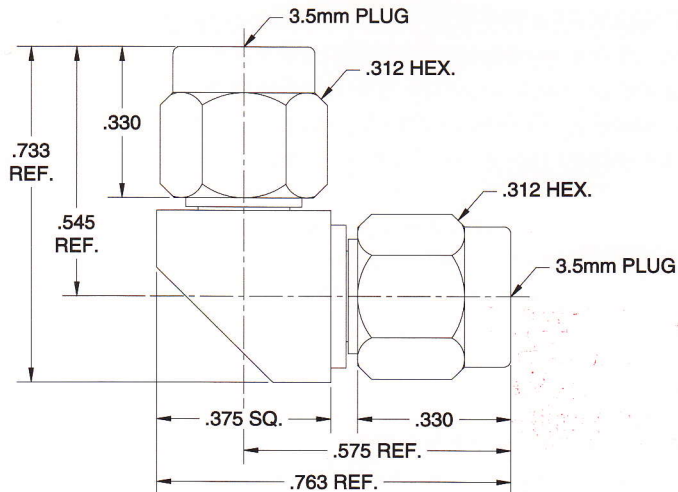

3.5mm IN-SERIES ADAPTERS

131-36-36-000

3.5mm MALE / 3.5mm MALE
Right Angle Adapter

DC-34 GHz

131-36-37-000

3.5mm MALE / 3.5mm FEMALE
Right Angle Adapter

DC-34 GHz

131-37-37-000

3.5mm FEMALE / 3.5mm FEMALE
Right Angle Adapter

DC-34 GHz