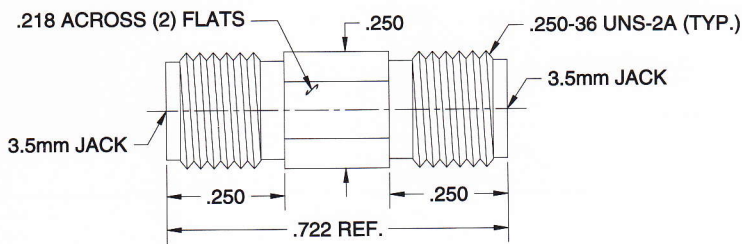

3.5mm IN-SERIES ADAPTERS

SGMGeary
Manufacturer of Precision Coaxial Connectors

100-36-36-000

3.5mm MALE / 3.5mm MALE
Straight Adapter

DC-34 GHz

100-36-37-000

3.5mm MALE / 3.5mm FEMALE
Straight Adapter

DC-34 GHz

100-37-37-000

3.5mm FEMALE / 3.5mm FEMALE
Straight Adapter

DC-34 GHz

111-37-37-000

3.5mm FEMALE / 3.5mm FEMALE
4 Hole Flange Mount
Straight Adapter

Flange Detail (Page 48, Fig.4)

DC-34 GHz