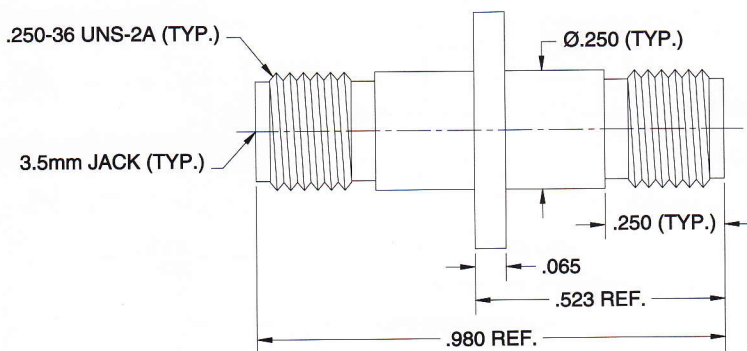

3.5mm IN-SERIES ADAPTERS

SGMGeary
Manufacturer of Precision Coaxial Connectors

100-36-36-000

3.5mm MALE / 3.5mm MALE
Straight Adapter

DC-34 GHz

100-36-37-000

3.5mm MALE / 3.5mm FEMALE
Straight Adapter

DC-34 GHz

100-37-37-000

3.5mm FEMALE / 3.5mm FEMALE
Straight Adapter

DC-34 GHz

111-37-37-000

3.5mm FEMALE / 3.5mm FEMALE
4 Hole Flange Mount
Straight Adapter

Flange Detail (Page 48, Fig.4)

DC-34 GHz