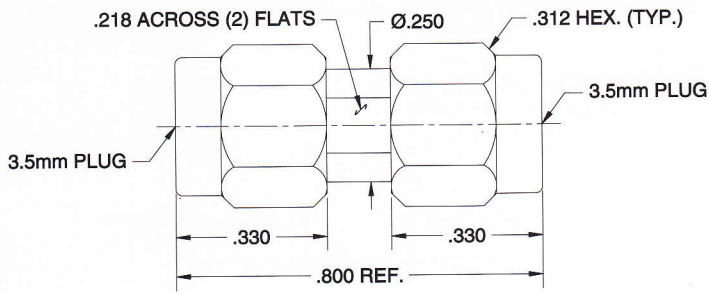

3.5mm IN-SERIES ADAPTERS

SGMGeary
Manufacturer of Precision Coaxial Connectors

100-36-36-000

3.5mm MALE / 3.5mm MALE
Straight Adapter

DC-34 GHz

100-36-37-000

3.5mm MALE / 3.5mm FEMALE
Straight Adapter

DC-34 GHz

100-37-37-000

3.5mm FEMALE / 3.5mm FEMALE
Straight Adapter

DC-34 GHz

111-37-37-000

3.5mm FEMALE / 3.5mm FEMALE
4 Hole Flange Mount
Straight Adapter

Flange Detail (Page 48, Fig.4)

DC-34 GHz