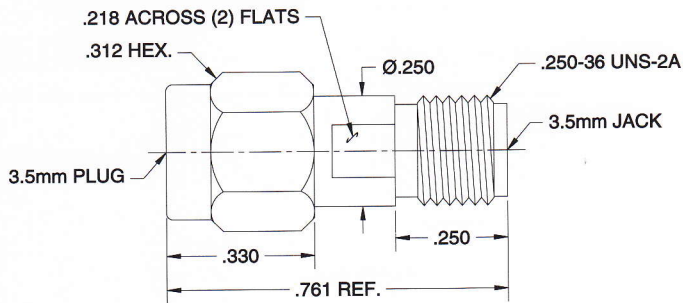

3.5mm IN-SERIES ADAPTERS

SGMGeary
Manufacturer of Precision Coaxial Connectors

100-36-36-000

3.5mm MALE / 3.5mm MALE
Straight Adapter

DC-34 GHz

100-36-37-000

3.5mm MALE / 3.5mm FEMALE
Straight Adapter

DC-34 GHz

100-37-37-000

3.5mm FEMALE / 3.5mm FEMALE
Straight Adapter

DC-34 GHz

111-37-37-000

3.5mm FEMALE / 3.5mm FEMALE
4 Hole Flange Mount
Straight Adapter

Flange Detail (Page 48, Fig.4)

DC-34 GHz