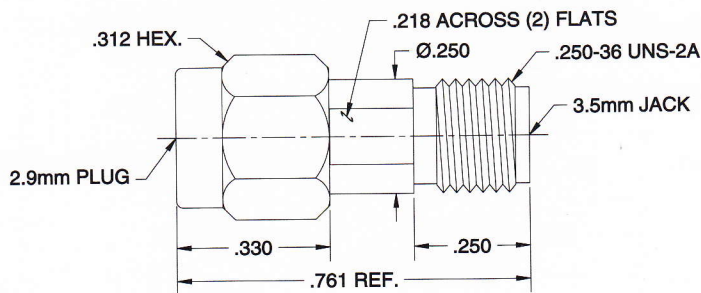

BETWEEN-SERIES ADAPTERS

100-34-36-000

2.9mm MALE / 3.5mm MALE
Straight Adapter

DC-34 GHz

100-34-37-000

2.9mm MALE / 3.5mm FEMALE
Straight Adapter

DC-34 GHz

100-35-36-000

2.9mm FEMALE / 3.5mm MALE
Straight Adapter

DC-34 GHz

100-35-37-000

2.9mm FEMALE / 3.5mm FEMALE
Straight Adapter

DC-34 GHz