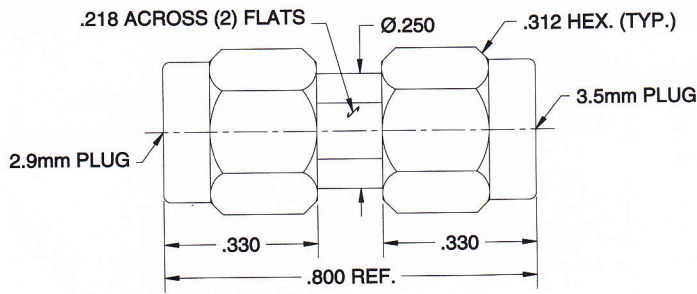

BETWEEN-SERIES ADAPTERS

100-34-36-000

2.9mm MALE / 3.5mm MALE
Straight Adapter

DC-34 GHz

100-34-37-000

2.9mm MALE / 3.5mm FEMALE
Straight Adapter

DC-34 GHz

100-35-36-000

2.9mm FEMALE / 3.5mm MALE
Straight Adapter

DC-34 GHz

100-35-37-000

2.9mm FEMALE / 3.5mm FEMALE
Straight Adapter

DC-34 GHz