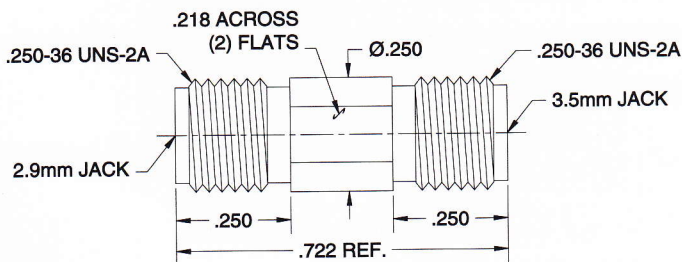

BETWEEN-SERIES ADAPTERS

100-34-36-000

2.9mm MALE / 3.5mm MALE
Straight Adapter

DC-34 GHz

100-34-37-000

2.9mm MALE / 3.5mm FEMALE
Straight Adapter

DC-34 GHz

100-35-36-000

2.9mm FEMALE / 3.5mm MALE
Straight Adapter

DC-34 GHz

100-35-37-000

2.9mm FEMALE / 3.5mm FEMALE
Straight Adapter

DC-34 GHz