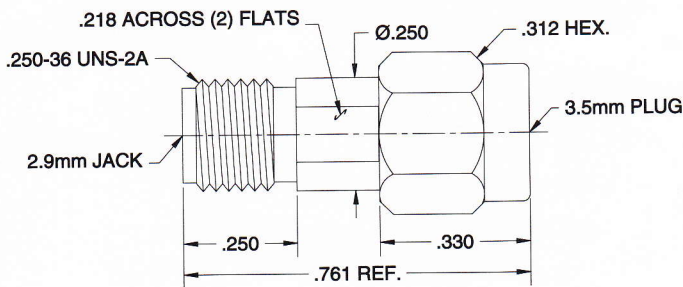

BETWEEN-SERIES ADAPTERS

100-34-36-000

2.9mm MALE / 3.5mm MALE
Straight Adapter

DC-34 GHz

100-34-37-000

2.9mm MALE / 3.5mm FEMALE
Straight Adapter

DC-34 GHz

100-35-36-000

2.9mm FEMALE / 3.5mm MALE
Straight Adapter

DC-34 GHz

100-35-37-000

2.9mm FEMALE / 3.5mm FEMALE
Straight Adapter

DC-34 GHz