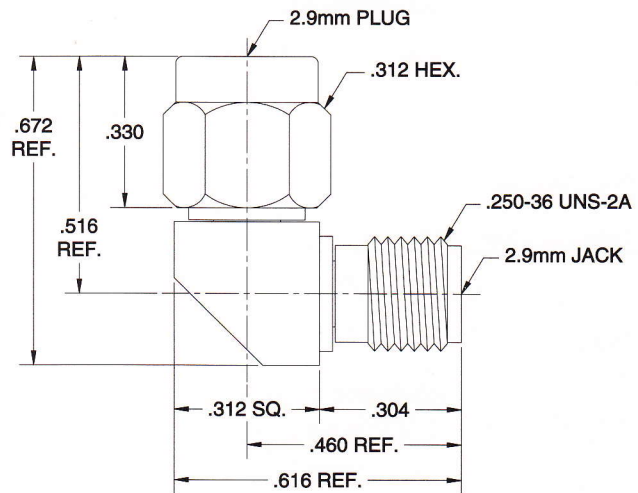

2.9mm IN-SERIES ADAPTERS

131-34-34-000

2.9mm MALE / 2.9mm MALE
Right Angle Adapter

DC-40 GHz

131-34-35-000

2.9mm MALE / 2.9mm FEMALE
Right Angle Adapter

DC-40 GHz

131-35-35-000

2.9mm FEMALE / 2.9mm FEMALE
Right Angle Adapter

DC-40 GHz