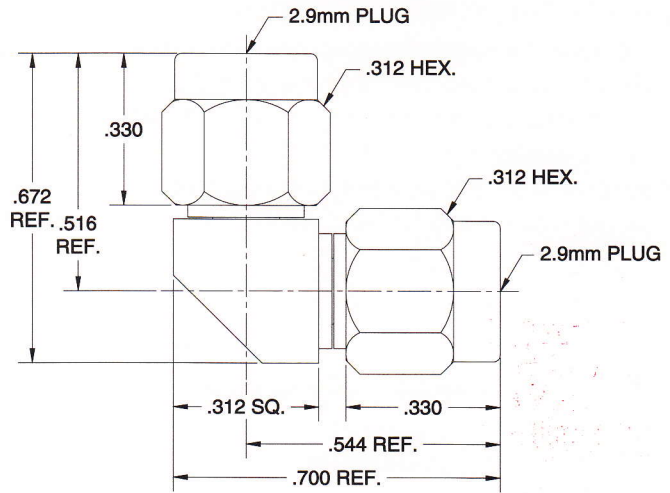

2.9mm IN-SERIES ADAPTERS

131-34-34-000

2.9mm MALE / 2.9mm MALE
Right Angle Adapter

DC-40 GHz

131-34-35-000

2.9mm MALE / 2.9mm FEMALE
Right Angle Adapter

DC-40 GHz

131-35-35-000

2.9mm FEMALE / 2.9mm FEMALE
Right Angle Adapter

DC-40 GHz