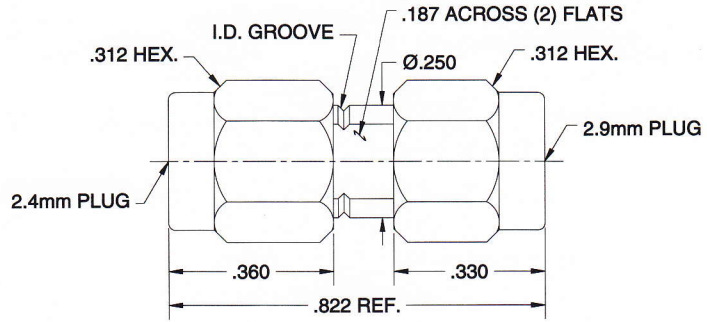

### 100-32-34-000

2.4mm MALE / 2.9mm MALE  
Straight Adapter

DC-40 GHz

### 100-32-35-000

2.4mm MALE / 2.9mm FEMALE  
Straight Adapter

DC-40 GHz

### 100-33-34-000

2.4mm FEMALE / 2.9mm MALE  
Straight Adapter

DC-40 GHz

### 100-33-35-000

2.4mm FEMALE / 2.9mm FEMALE  
Straight Adapter

DC-40 GHz