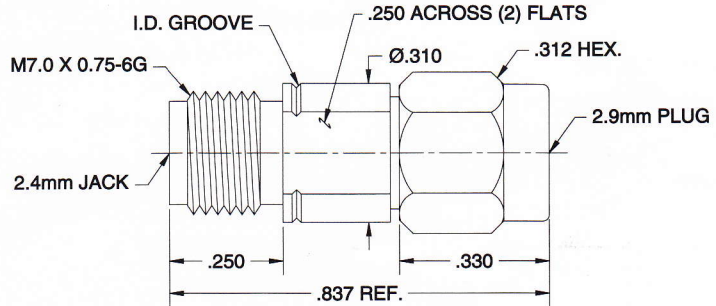

### 100-32-35-000

2.4mm MALE / 2.9mm FEMALE  
Straight Adapter

DC-40 GHz

### 100-33-34-000

2.4mm FEMALE / 2.9mm MALE  
Straight Adapter

DC-40 GHz