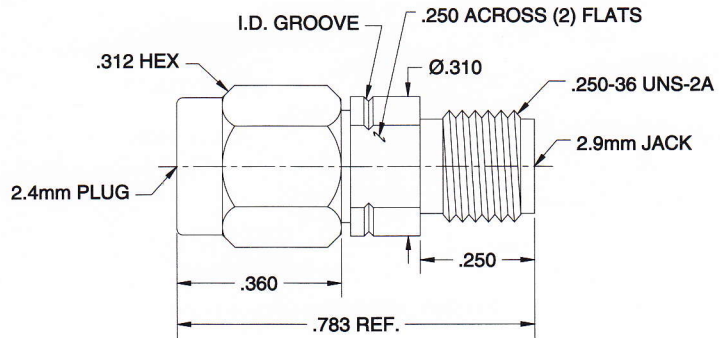

### 100-32-34-000

2.4mm MALE / 2.9mm MALE  
Straight Adapter

DC-40 GHz

### 100-32-35-000

2.4mm MALE / 2.9mm FEMALE  
Straight Adapter

DC-40 GHz

### 100-33-34-000

2.4mm FEMALE / 2.9mm MALE  
Straight Adapter

DC-40 GHz

### 100-33-35-000

2.4mm FEMALE / 2.9mm FEMALE  
Straight Adapter

DC-40 GHz