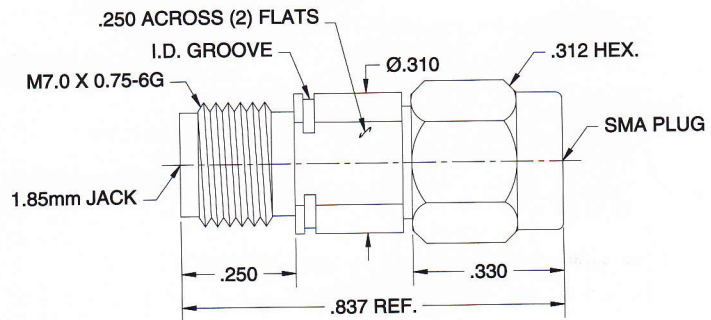

BETWEEN-SERIES ADAPTERS

100-30-50-000

1.85mm MALE / SMA MALE
Straight Adapter

DC-26.5 GHz

100-30-51-000

1.85mm MALE / SMA FEMALE
Straight Adapter

DC-26.5 GHz

100-31-50-000

1.85mm FEMALE / SMA MALE
Straight Adapter

DC-26.5 GHz

100-31-51-000

1.85mm FEMALE / SMA FEMALE
Straight Adapter

DC-26.5 GHz