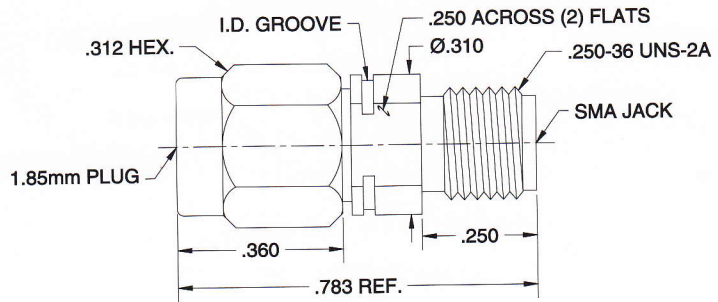

BETWEEN-SERIES ADAPTERS

100-30-50-000

1.85mm MALE / SMA MALE
Straight Adapter

DC-26.5 GHz

100-30-51-000

1.85mm MALE / SMA FEMALE
Straight Adapter

DC-26.5 GHz

100-31-50-000

1.85mm FEMALE / SMA MALE
Straight Adapter

DC-26.5 GHz

100-31-51-000

1.85mm FEMALE / SMA FEMALE
Straight Adapter

DC-26.5 GHz