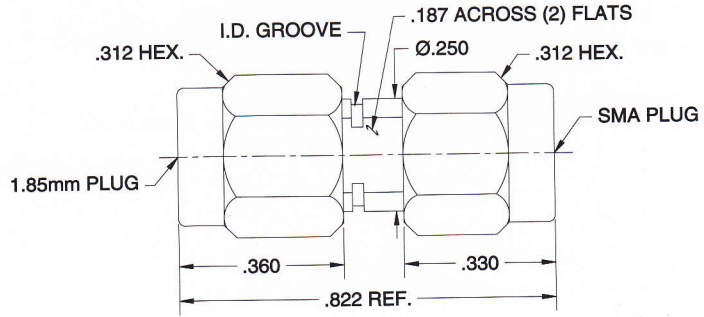

BETWEEN-SERIES ADAPTERS

100-30-50-000

1.85mm MALE / SMA MALE
Straight Adapter

DC-26.5 GHz

100-30-51-000

1.85mm MALE / SMA FEMALE
Straight Adapter

DC-26.5 GHz

100-31-50-000

1.85mm FEMALE / SMA MALE
Straight Adapter

DC-26.5 GHz

100-31-51-000

1.85mm FEMALE / SMA FEMALE
Straight Adapter

DC-26.5 GHz