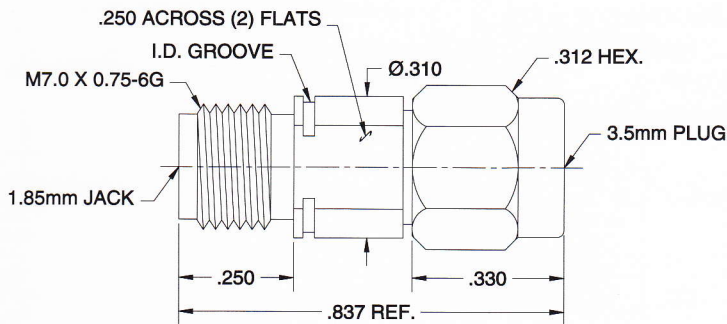

BETWEEN-SERIES ADAPTERS

SGMc[®] Manufacturer of Precision Coaxial Connectors

100-30-36-000

1.85mm MALE / 3.5mm MALE
Straight Adapter

DC-34 GHz

100-30-37-000

1.85mm MALE / 3.5mm FEMALE
Straight Adapter

DC-34 GHz

100-31-36-000

1.85mm FEMALE / 3.5mm MALE
Straight Adapter

DC-34 GHz

100-31-37-000

1.85mm FEMALE / 3.5mm FEMALE
Straight Adapter

DC-34 GHz