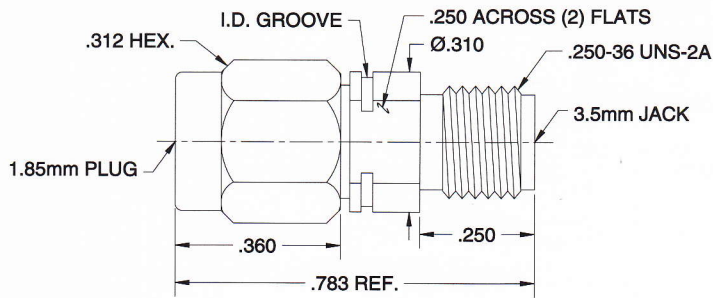

BETWEEN-SERIES ADAPTERS

SGMc[®] Manufacturer of Precision Coaxial Connectors

100-30-36-000

1.85mm MALE / 3.5mm MALE
Straight Adapter

DC-34 GHz

100-30-37-000

1.85mm MALE / 3.5mm FEMALE
Straight Adapter

DC-34 GHz

100-31-36-000

1.85mm FEMALE / 3.5mm MALE
Straight Adapter

DC-34 GHz

100-31-37-000

1.85mm FEMALE / 3.5mm FEMALE
Straight Adapter

DC-34 GHz