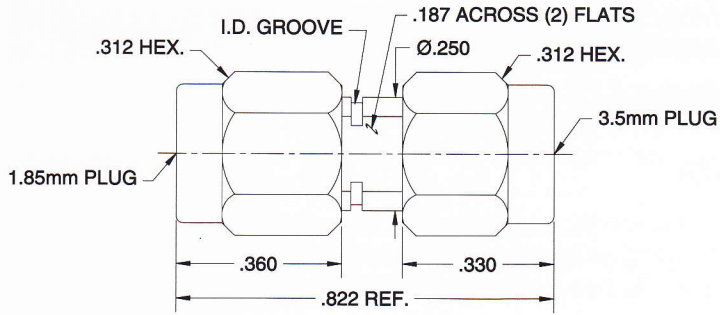

BETWEEN-SERIES ADAPTERS

SGMc[®] Manufacturer of Precision Coaxial Connectors

100-30-36-000

1.85mm MALE / 3.5mm MALE
Straight Adapter

DC-34 GHz

100-30-37-000

1.85mm MALE / 3.5mm FEMALE
Straight Adapter

DC-34 GHz

100-31-36-000

1.85mm FEMALE / 3.5mm MALE
Straight Adapter

DC-34 GHz

100-31-37-000

1.85mm FEMALE / 3.5mm FEMALE
Straight Adapter

DC-34 GHz