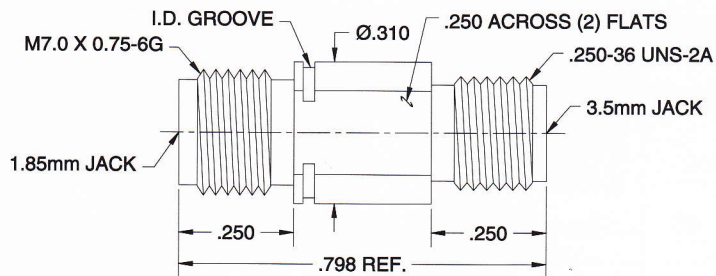

BETWEEN-SERIES ADAPTERS

SGMc[®] Manufacturer of Precision Coaxial Connectors

100-30-36-000

1.85mm MALE / 3.5mm MALE
Straight Adapter

DC-34 GHz

100-30-37-000

1.85mm MALE / 3.5mm FEMALE
Straight Adapter

DC-34 GHz

100-31-36-000

1.85mm FEMALE / 3.5mm MALE
Straight Adapter

DC-34 GHz

100-31-37-000

1.85mm FEMALE / 3.5mm FEMALE
Straight Adapter

DC-34 GHz