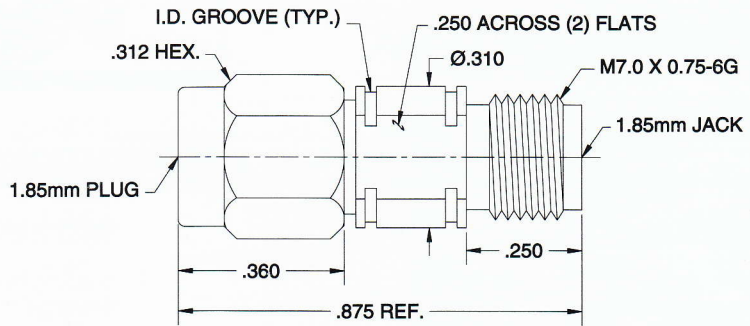

1.85mm IN-SERIES ADAPTERS

100-30-30-000

1.85mm MALE TO MALE
Straight Adapter

DC-65 GHz

100-30-31-000

1.85mm MALE TO FEMALE
Straight Adapter

DC-65 GHz

100-31-31-000

1.85mm FEMALE / 1.85mm FEMALE
Straight Adapter

DC-65 GHz

Manufacturer of Precision Coaxial Connectors