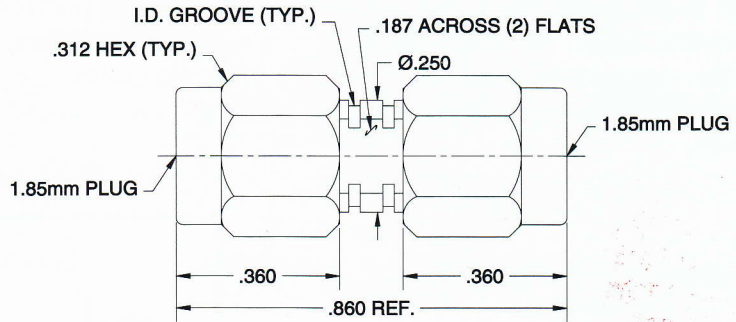

1.85mm IN-SERIES ADAPTERS

100-30-30-000

1.85mm MALE TO MALE
Straight Adapter

DC-65 GHz

100-30-31-000

1.85mm MALE TO FEMALE
Straight Adapter

DC-65 GHz

100-31-31-000

1.85mm FEMALE / 1.85mm FEMALE
Straight Adapter

DC-65 GHz

Manufacturer of Precision Coaxial Connectors