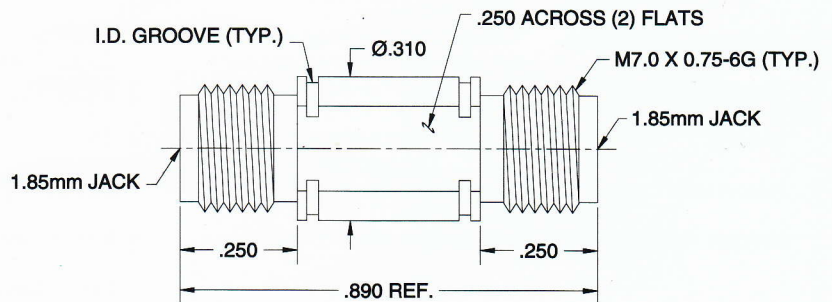

1.85mm IN-SERIES ADAPTERS

100-30-30-000

1.85mm MALE TO MALE
Straight Adapter

DC-65 GHz

100-30-31-000

1.85mm MALE TO FEMALE
Straight Adapter

DC-65 GHz

100-31-31-000

1.85mm FEMALE / 1.85mm FEMALE
Straight Adapter

DC-65 GHz

Manufacturer of Precision Coaxial Connectors