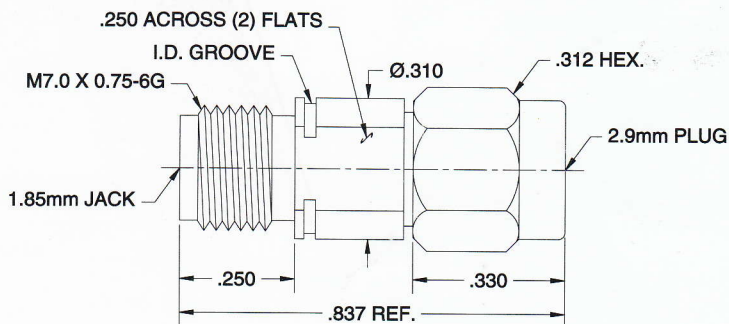

BETWEEN-SERIES ADAPTERS

100-30-34-000

1.85mm MALE / 2.9mm MALE
Straight Adapter

DC-40 GHz

100-30-35-000

1.85mm MALE / 2.9mm FEMALE
Straight Adapter

DC-40 GHz

100-31-34-000

1.85mm FEMALE / 2.9mm MALE
Straight Adapter

DC-40 GHz

100-31-35-000

1.85mm FEMALE / 2.9mm FEMALE
Straight Adapter

DC-40 GHz