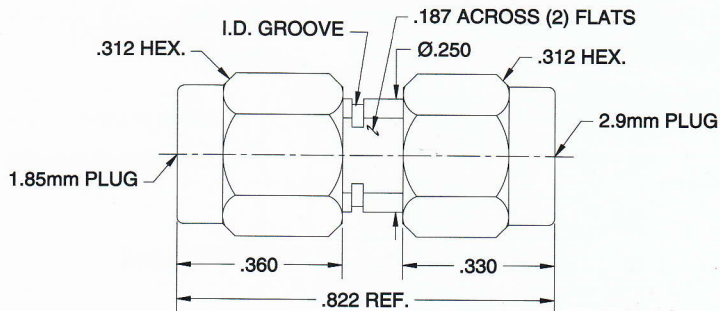

BETWEEN-SERIES ADAPTERS

100-30-34-000

1.85mm MALE / 2.9mm MALE
Straight Adapter

DC-40 GHz

100-30-35-000

1.85mm MALE / 2.9mm FEMALE
Straight Adapter

DC-40 GHz

100-31-34-000

1.85mm FEMALE / 2.9mm MALE
Straight Adapter

DC-40 GHz

100-31-35-000

1.85mm FEMALE / 2.9mm FEMALE
Straight Adapter

DC-40 GHz