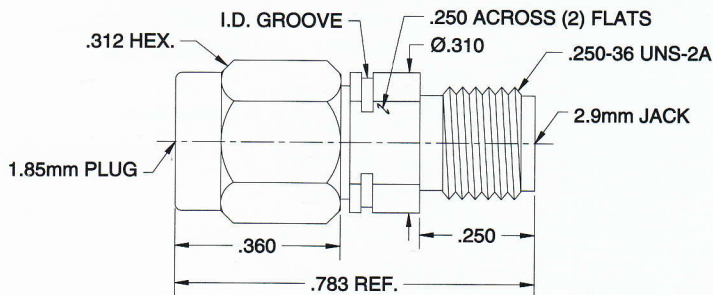

BETWEEN-SERIES ADAPTERS

100-30-34-000

1.85mm MALE / 2.9mm MALE
Straight Adapter

DC-40 GHz

100-30-35-000

1.85mm MALE / 2.9mm FEMALE
Straight Adapter

DC-40 GHz

100-31-34-000

1.85mm FEMALE / 2.9mm MALE
Straight Adapter

DC-40 GHz

100-31-35-000

1.85mm FEMALE / 2.9mm FEMALE
Straight Adapter

DC-40 GHz